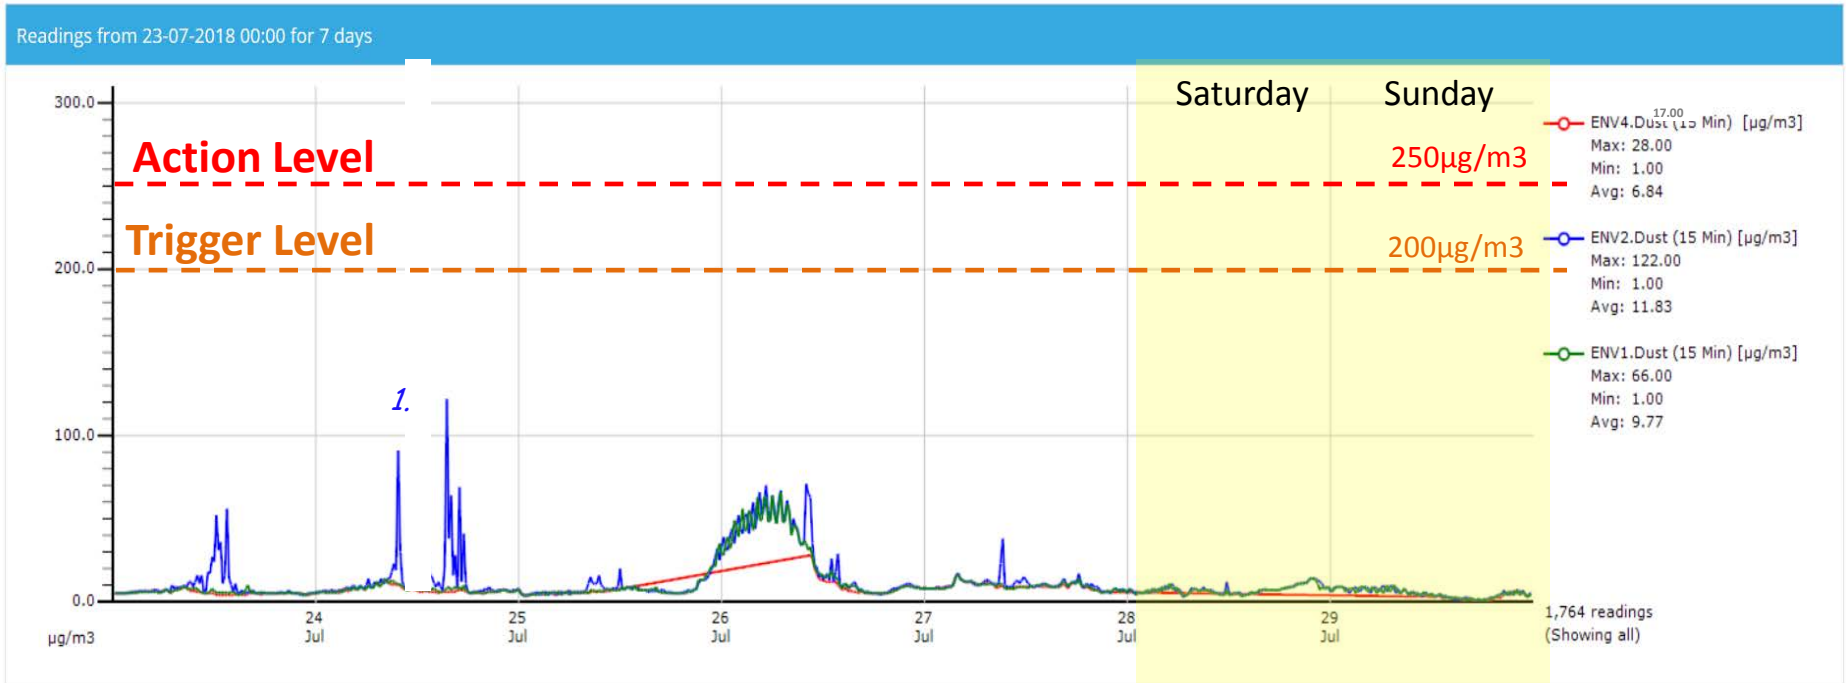

Dust Report from 23 July'08 to 29 July'18 (ie 7 days)

High reading explanations :

- Cropping piles directly adjacent to EnviroGuard 2*